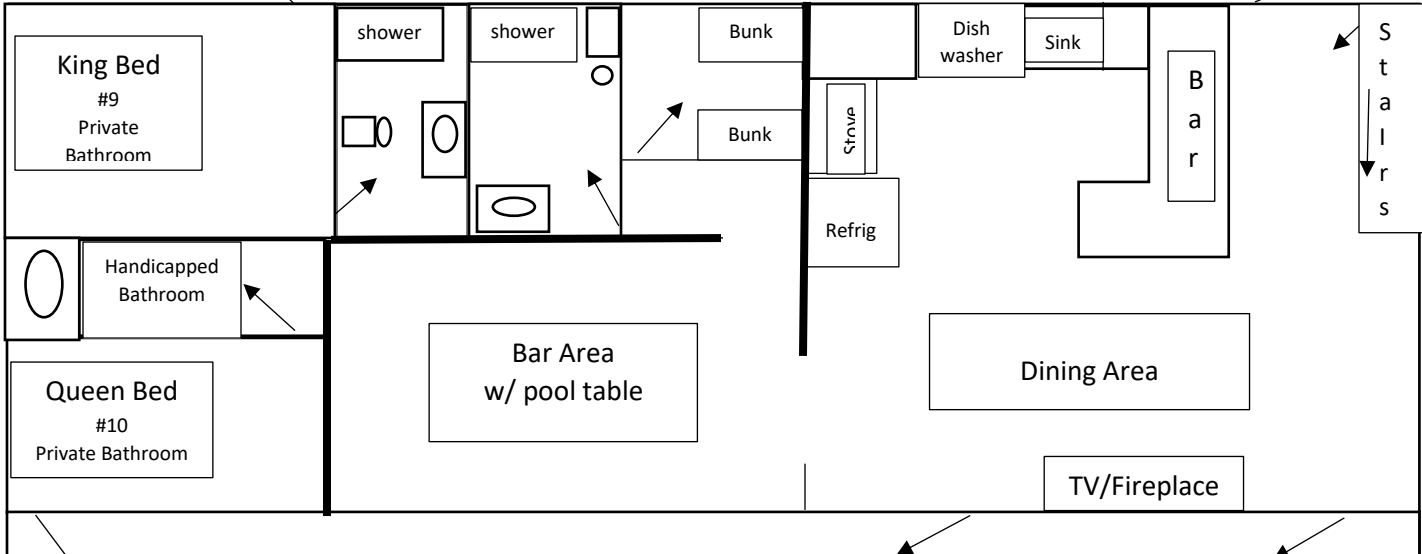

*DeerRidge Estate By Brophy*  
*Main Lodge Area*  
*Sleeps 26 Guests*

*2<sup>nd</sup> floor*  
Sleeps 18

*Main Floor*  
Sleeps 8