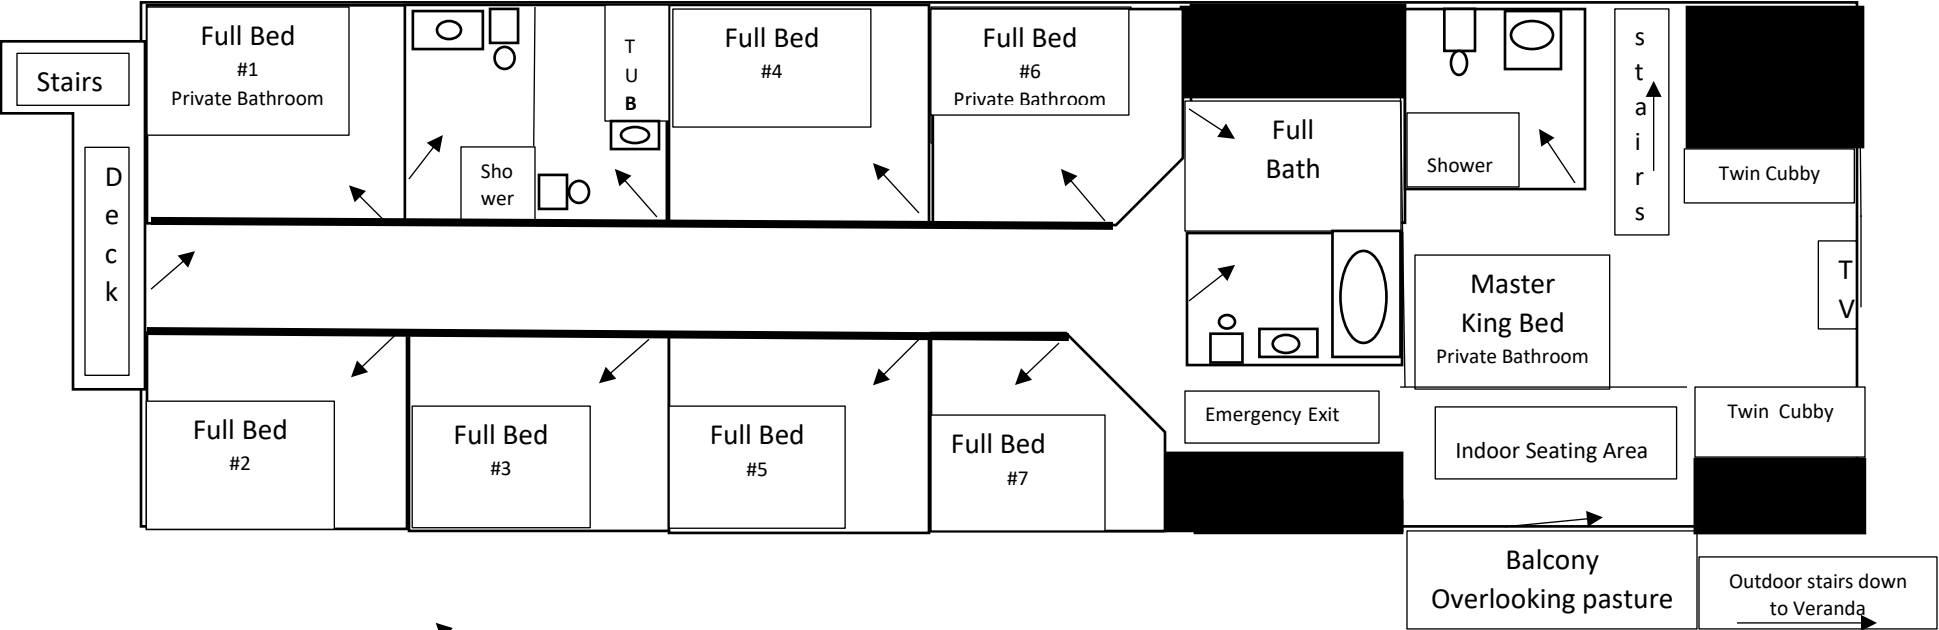

*DeerRidge Estate By Brophy*  
*Main Lodge Area*  
*Sleeps 26 Guests*

*2<sup>nd</sup> floor*  
Sleeps 18

*Main Floor*  
Sleeps 8